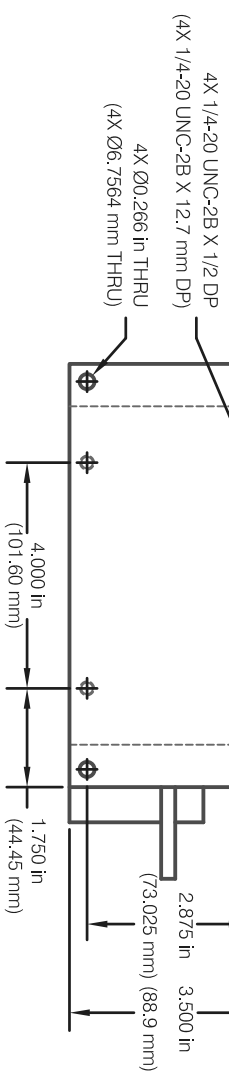

4X 1/4-20 UNC-2B X 1/2 DP (4X 1/4-20 UNC-2B X 12.7 mm DP)

ZERO VELOCITY SPEED CONNECTOR: MS3101A 10SL-3P MATING CONNECTOR: MS3106A 10SL-3S