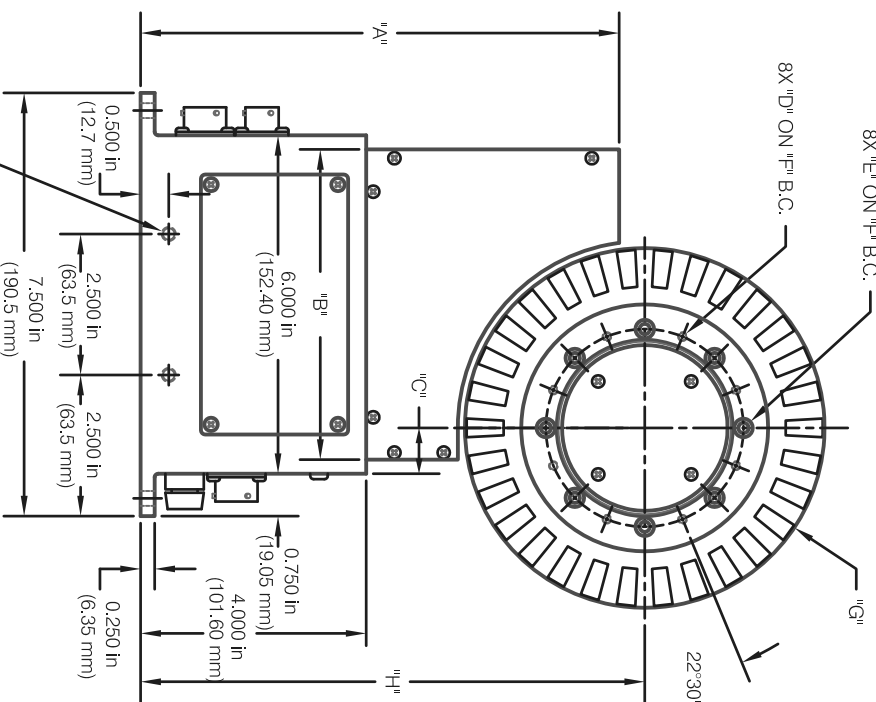

4X 1/4-20 UNC-2B X 1/2 DP (4X 1/4-20 UNC-2B X 12.7 mm DP)

ZERO VELOCITY SPEED CONNECTOR: MS3101A 10SL-3P MATING CONNECTOR: MS3106A 10SL-3S