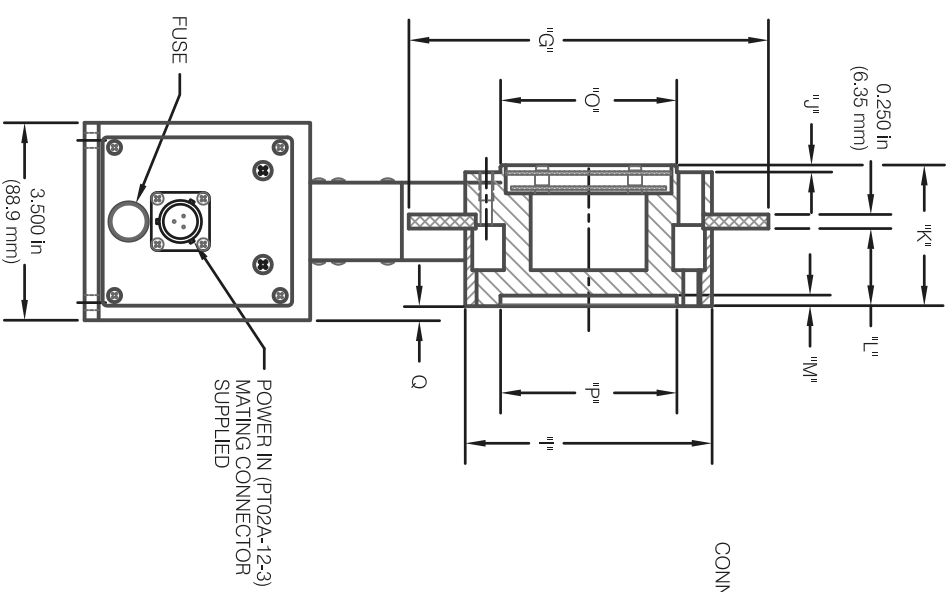

4X 1/4-20 UNC-2B X 1/2 DP (4X 1/4-20 UNC-2B X 12.7 mm DP)

ZERO VELOCITY SPEED CONNECTOR: MS3101A 10SL-3P MATING CONNECTOR: MS3106A 10SL-3S