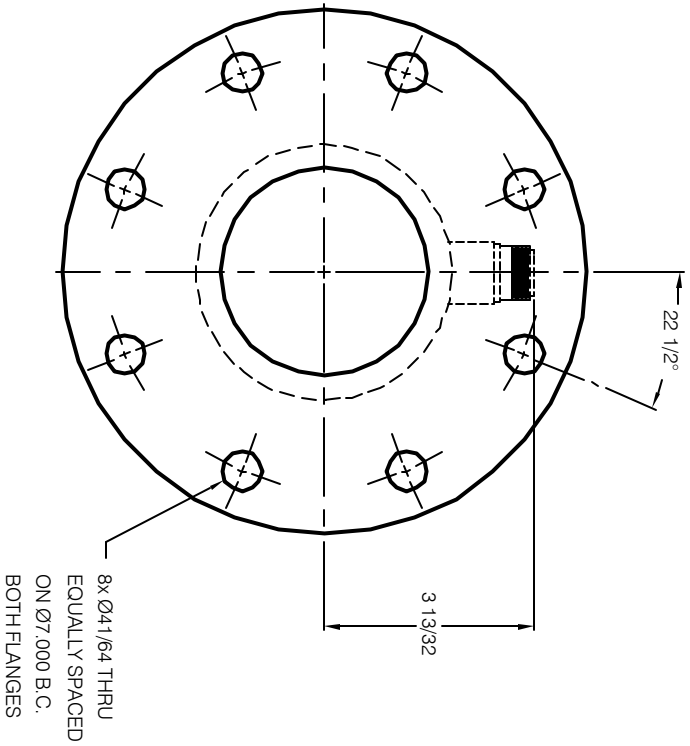

REV	DESCRIPTION	DATE	APP

CF3102E 14S-6P CONNECTOR
 MATING CONNECTOR SUPPLIED
 (MS3106A 14S-6S)

S. HimmELSTEIN & Co. OUTLINE 2070 PTM	
D 224-6451 SCALE: FULL SHEET 1 OF 1	RSV