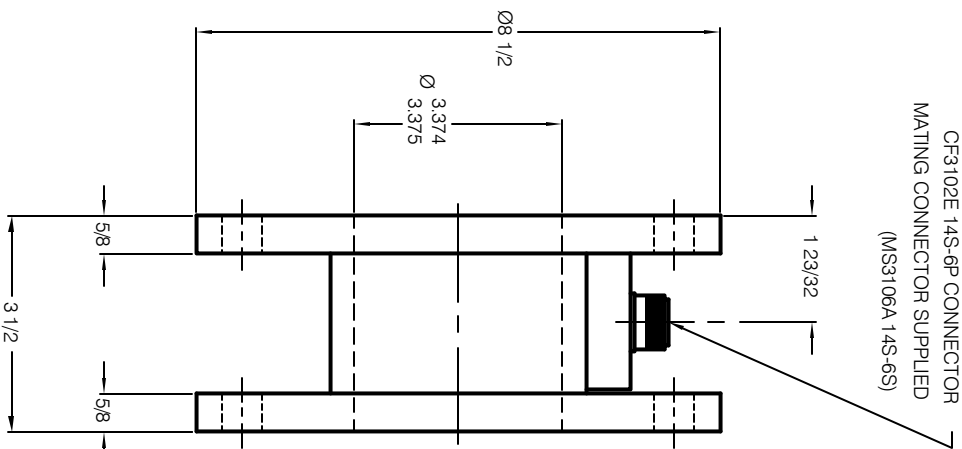

REV	DESCRIPTION	DATE	APP

CF3102E 14S-6P CONNECTOR
 MATING CONNECTOR SUPPLIED
 (MS3106A 14S-6S)

S. HimmELSTEIN & Co. OUTLINE 2070 PTM	
D 224-6451 SCALE: FULL SHEET 1 OF 1	RSV